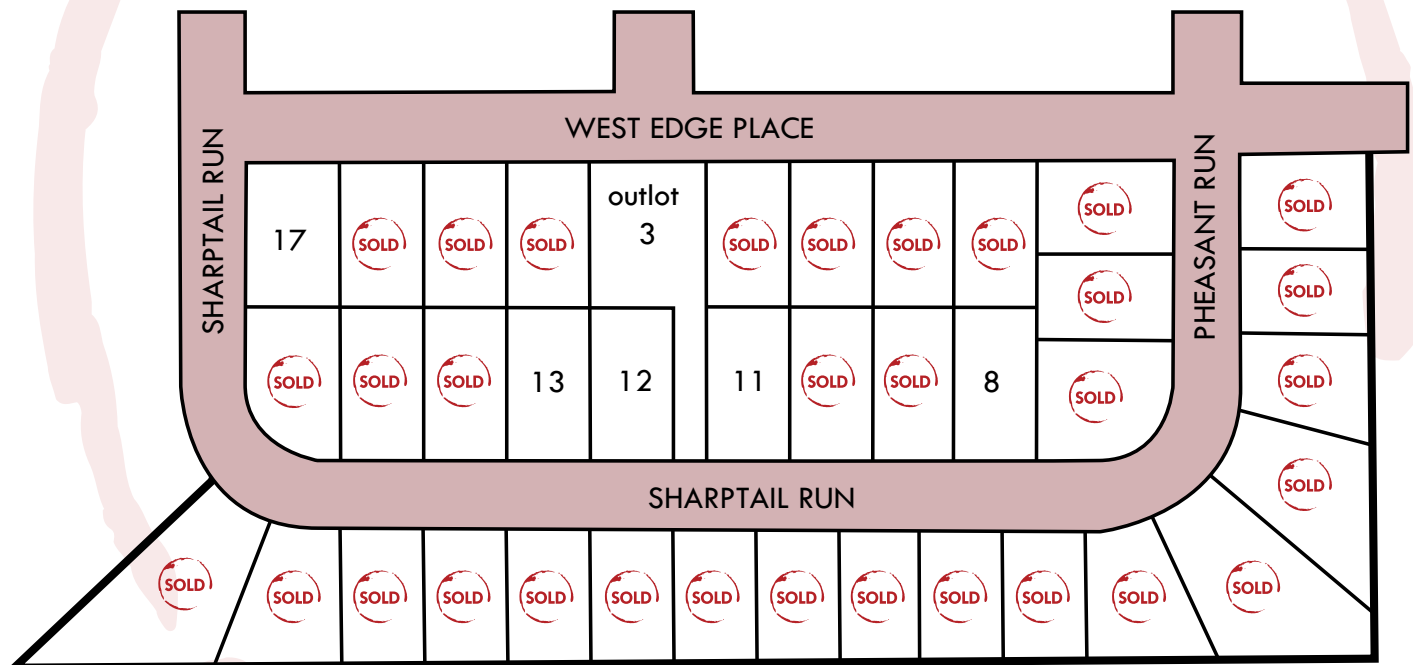

Willowind - New Richmond, WI

Home Packages from the Low \$200's

Relax and enjoy a brand new home in the beautiful city development of Willowind. You'll be close to the unique boutiques and city conveniences of downtown New Richmond. Take a long walk in the city or spend an afternoon golfing in the sunshine at the New Richmond Golf

Course. This established area offers treed lots to bring nature right into your backyard. Walkout lots are available in this lovely neighborhood. New Richmond also boasts an abundance of nature trails, a variety of restaurants and bars for every appetite and a connected community.

Contact an **Oevering Homes Representative** for more information.

Directions

From East I-94 take exit #10. Turn left when you reach the lights and head North. At the roundabout head East and then turn onto Highway 65 at second roundabout. Head North on Highway 65 to Richmond Way, go West on Richmond Way until you reach County Road A. Head North and continue on County Road A until you reach 8th Street or Quail Street and enter the beautiful Willowind subdivision.