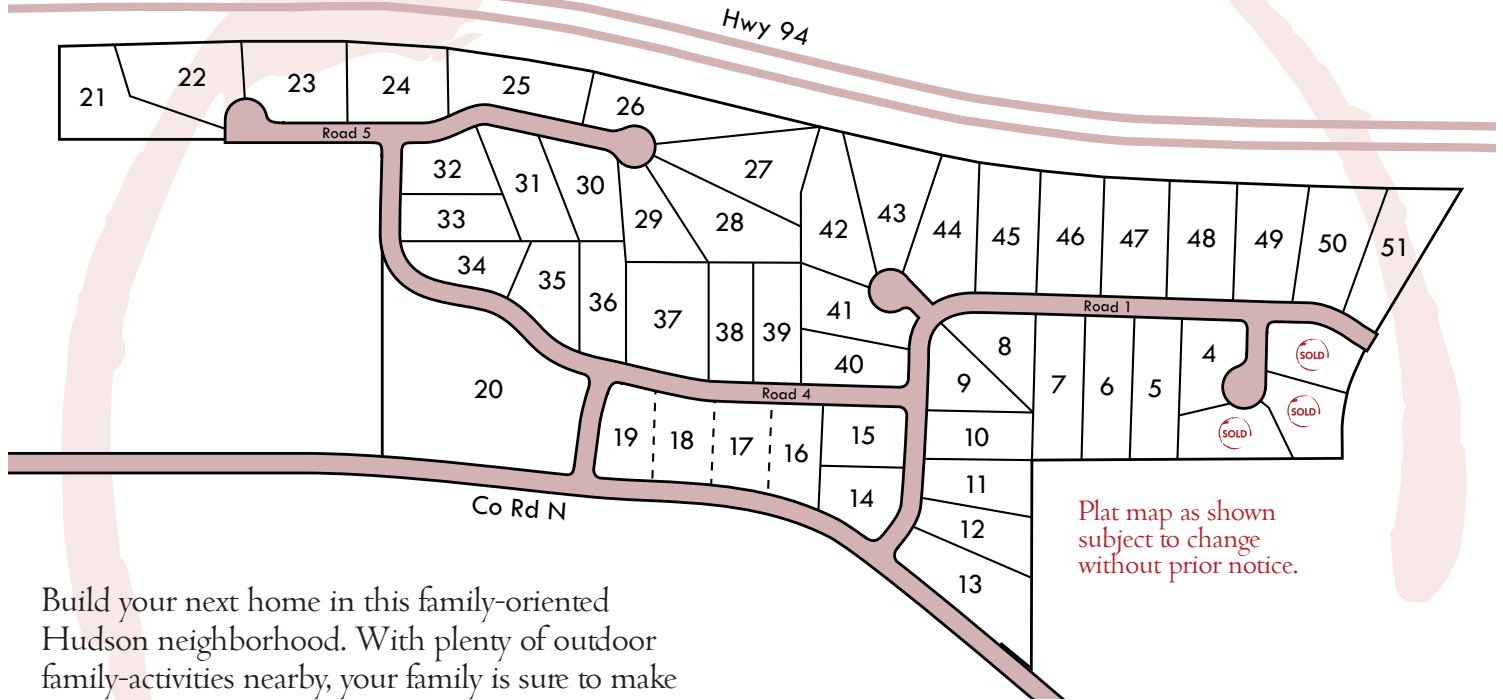

Summer Prairie - Hudson, WI

2+ acre homesites from the \$400's

Plat map as shown
subject to change
without prior notice.

Build your next home in this family-oriented Hudson neighborhood. With plenty of outdoor family-activities nearby, your family is sure to make the most of outdoor living.

Enjoy your summers exploring the nearby wildlife refuge and your winters sledding at Badlands Sno-Park. Located conveniently off of I-94 and within the Hudson school district, this neighborhood is the place to plant your family's roots.

Directions

I-94 East of Hudson go South on Hwy. 12 to Co Rd. N go East to the development on the left.

Contact an Oeving Homes
Representative for more information.