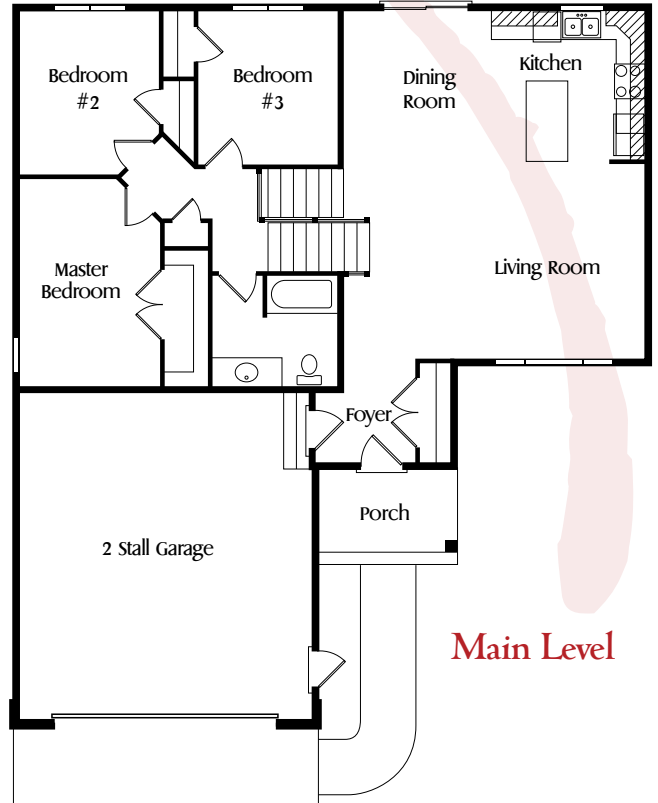

The Sycamore

Select Series

This 3 bed 1 bath home puts a spin on the traditional split level home.

This home will feel spacious and airy with its open concept main level. Live with the convenience of having all three bedrooms on one level with ample closet space.

Customize your home by adding a fireplace or tiled shower. Choose to finish the basement or add a third stall garage for even more space.

Main Level

Lower Level

OEVERING HOMES

ESTABLISHED 2002