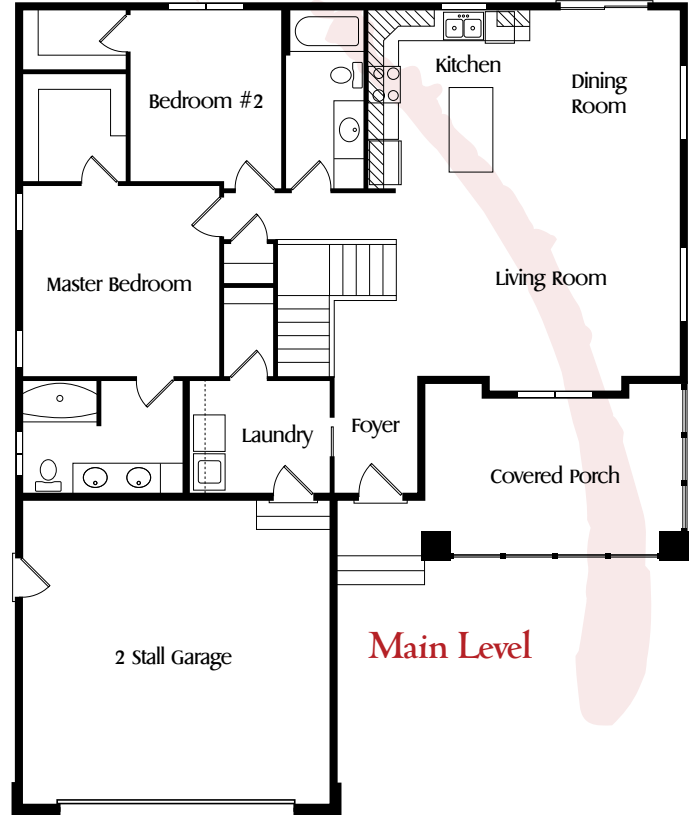

The Reed

Select Series

This 2 bed, 2 bath home features everything you need on one level.

This includes an open concept living area, laundry in the mudroom, and private master with a walk in closet and master bath. Enjoy sitting out on the large covered porch, maximizing your livable space while adding curb appeal.

Customize your home by adding a fireplace or tiled shower. Choose to finish the basement or add a third stall garage for even more space.

OEVERING HOMES

ESTABLISHED 2002