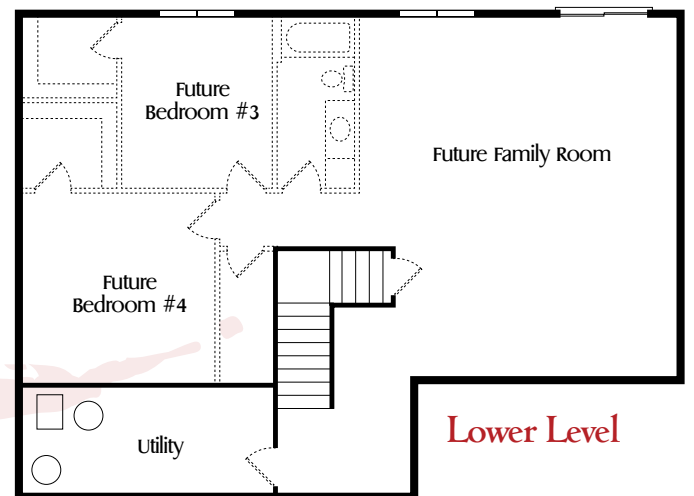

OEVERING HOMES

ESTABLISHED 2002