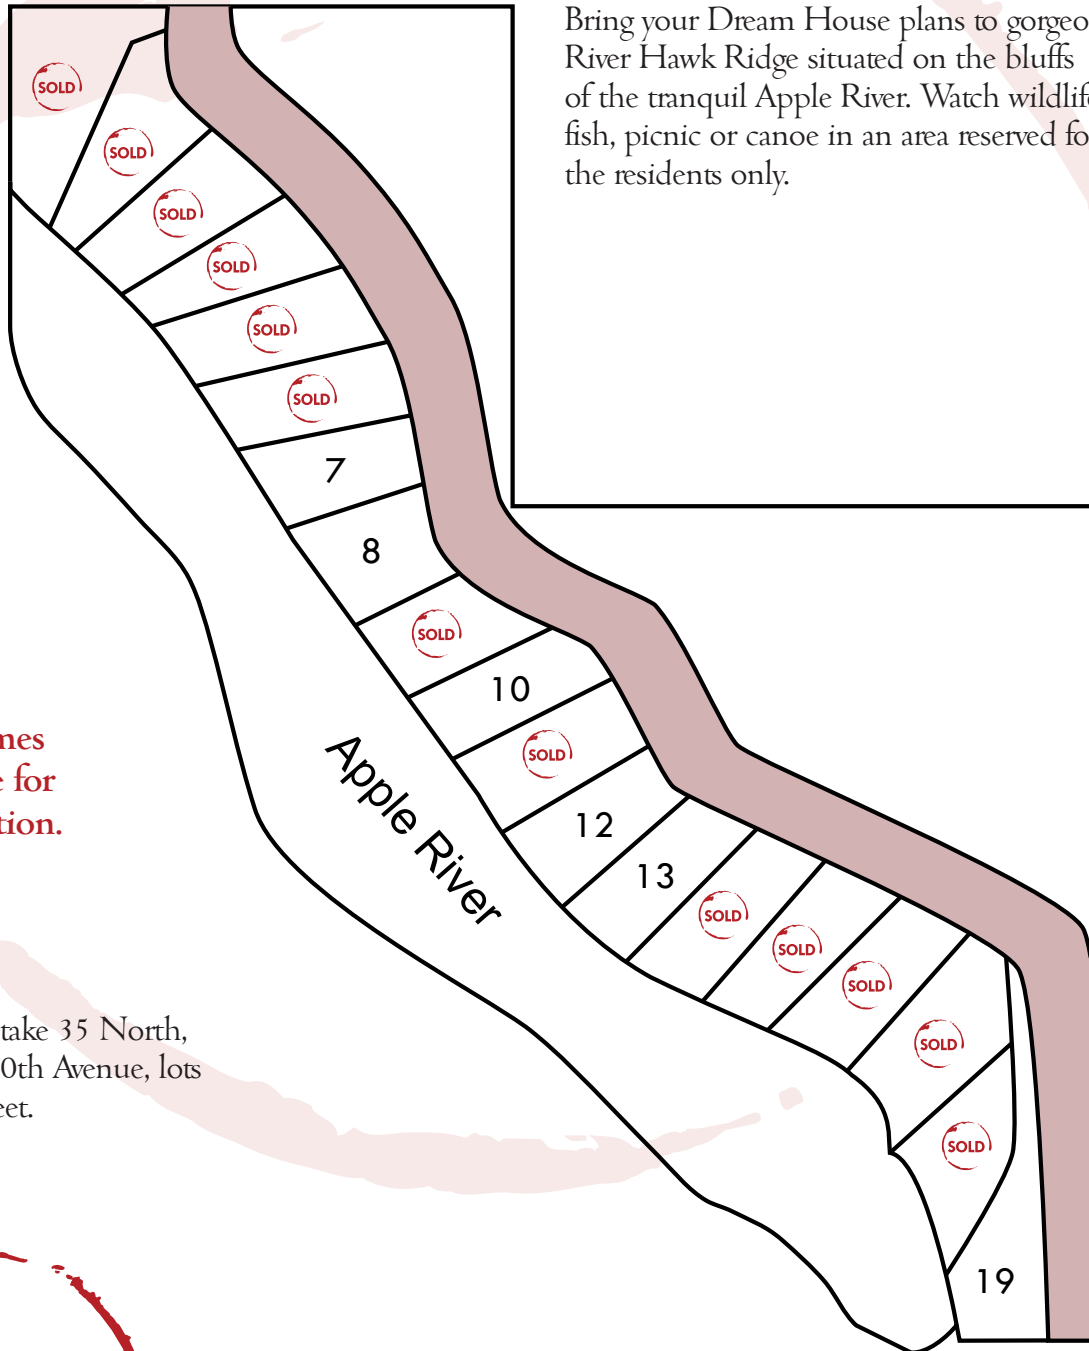

River Hawk Ridge - Somerset, WI

Home Packages from the Mid \$300's

Bring your Dream House plans to gorgeous River Hawk Ridge situated on the bluffs of the tranquil Apple River. Watch wildlife, fish, picnic or canoe in an area reserved for the residents only.

Contact an
Oevering Homes
Representative for
more information.

Directions

From Somerset, take 35 North,
head West of 200th Avenue, lots
are off 57th Street.

OEVERING HOMES

ESTABLISHED 2002