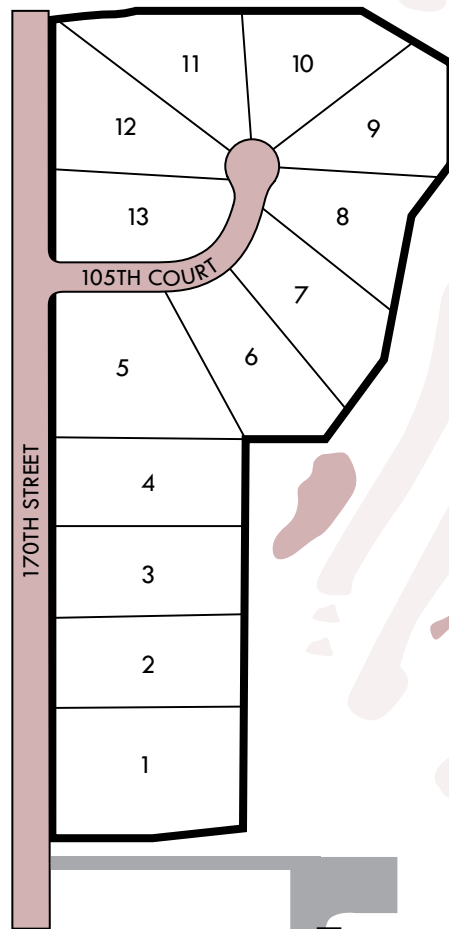

## Home Packages from the \$300's

Welcome to Pheasant Ridge West, a subdivision of 13 single family home sites located in Hammond, WI.

This prime location is just north of the Pheasant Hills Golf Course Club House.

Pheasant Ridge West homeowner's have the opportunity to walk outside their homes and be right on the golf course!

Home sites range from 1.7-3.1 acres giving you plenty of space and exceptional views of the green.

### Directions

From Hwy 12 go North on 170th Street 1.2 miles to 105th Court turn right.