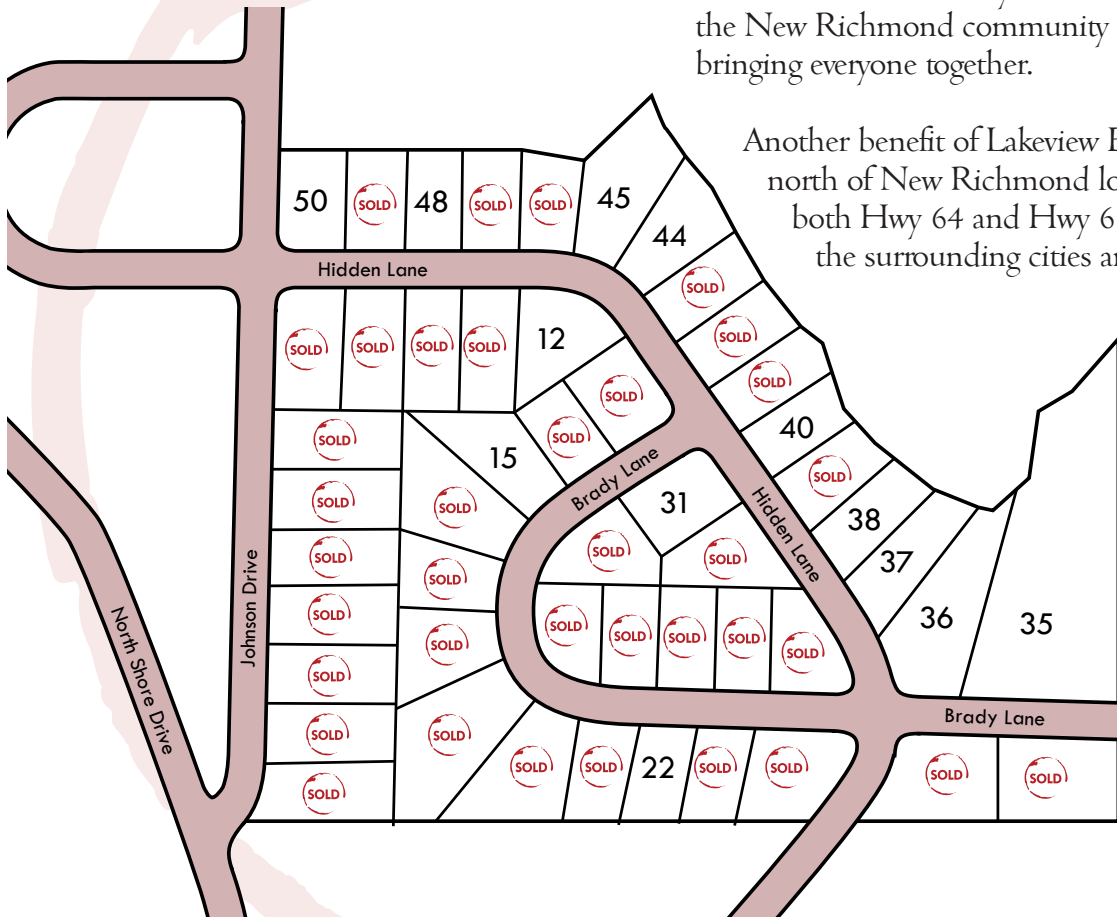

# Lakeview Estates - New Richmond, WI

## Home Packages from the Mid \$200's

Sit back and revel in the peace and quiet that is Lakeview Estates. This cozy neighborhood enjoys water views and mature trees. With many restaurants and events near by, the New Richmond community offers many activities bringing everyone together.

Another benefit of Lakeview Estates includes being north of New Richmond located near the corner of both Hwy 64 and Hwy 65 with quick access to the surrounding cities and Stillwater, MN.

**Reserve Your Home Site Today by Contact an Oeving Homes Representative for more information.**

### Directions

North on Hwy 65 through New Richmond,  
Right onto Hwy 64, Right onto Johnson Drive.  
Lakeview Estates in on your left.