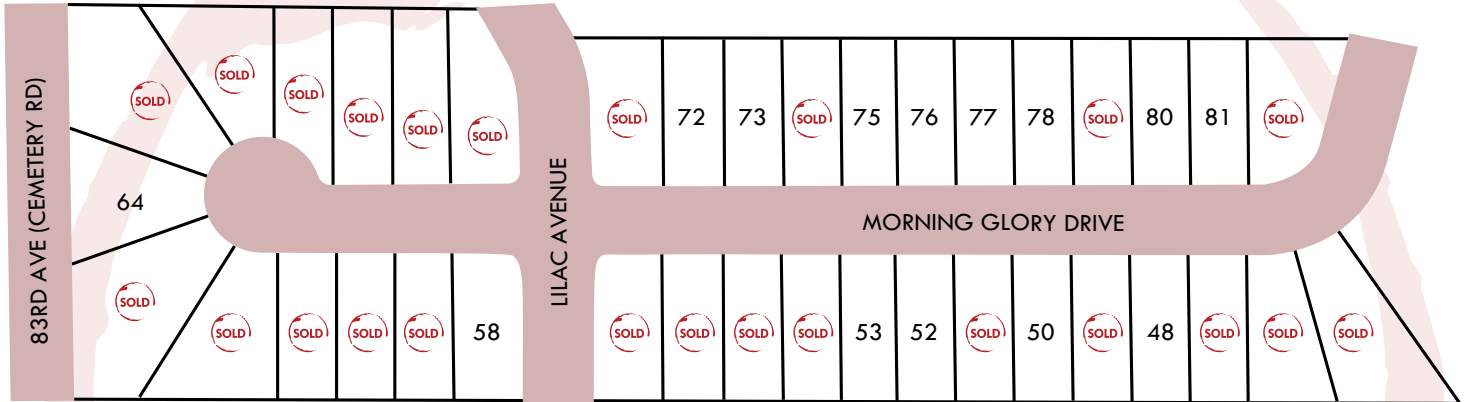

# Knollwood - River Falls, WI

## Home Packages from the \$200's

Enjoy the peace and quiet of country living in River Falls, WI. The Knollwood subdivision is located in the city of River Falls and offers many lots to choose from and competitively priced home packages.

River Falls is just a short trip to the Twin Cities and the city itself offers many restaurants, golf courses and other destinations, including UW-River Falls.

### Directions

From East I-94 take exit #3 toward River Falls. South on 35 to Hwy 65. West on Cemetery Road. Head into the roundabout and take the exit for 950th Street to enter the development.

Contact an Oeving Homes Representative for more information.