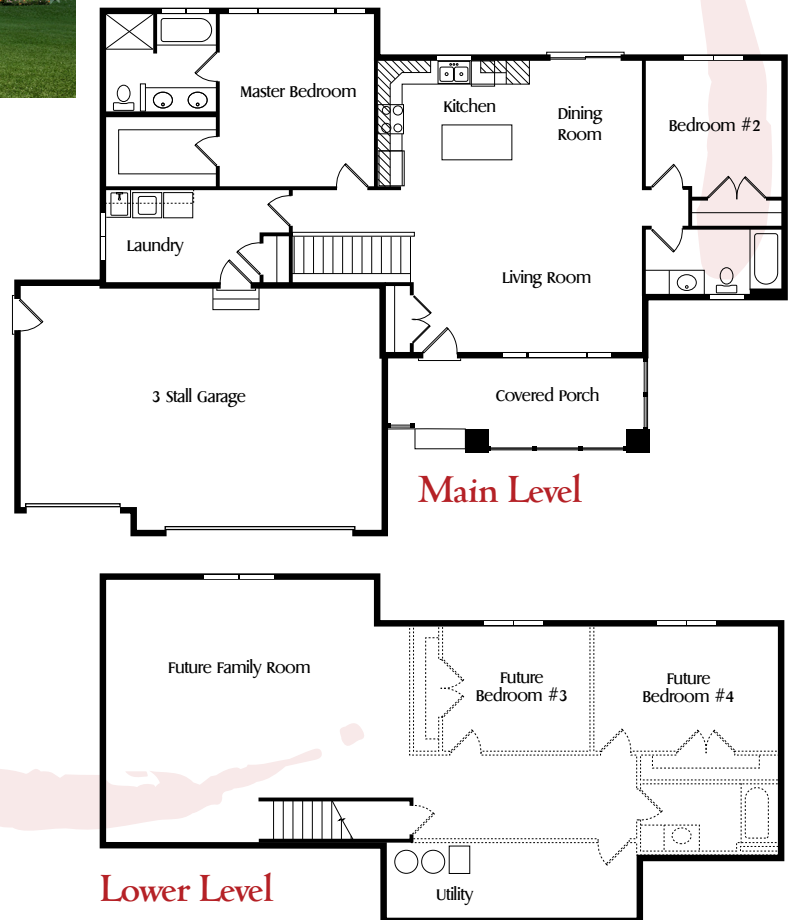

OEVERING HOMES

ESTABLISHED 2002