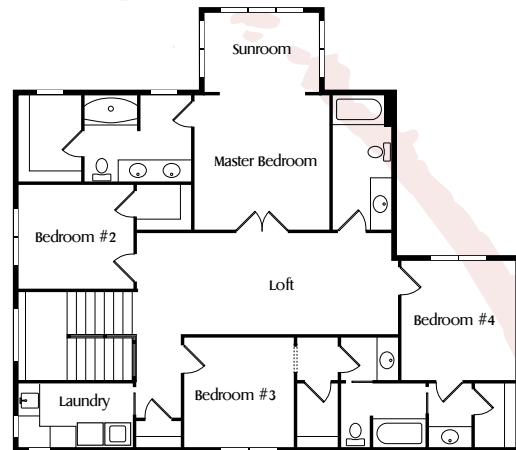

The Audrey

Inspiration Series

If you are looking for a show stopping house plan, look no further.

The Audrey is a large home with many unique touches such as an oversized entry closet with lockers, second level loft, and sunroom in the master bedroom. This home includes a fireplace, den, powder bath, and walk in pantry on the main level and 4 bedrooms, 3 bathrooms, and laundry on the second level.

Complete your home with a finished basement or upgrade to a tiled shower for that unique touch.

Main Level

Upper Level

Lower Level

OEVERING HOMES

ESTABLISHED 2002