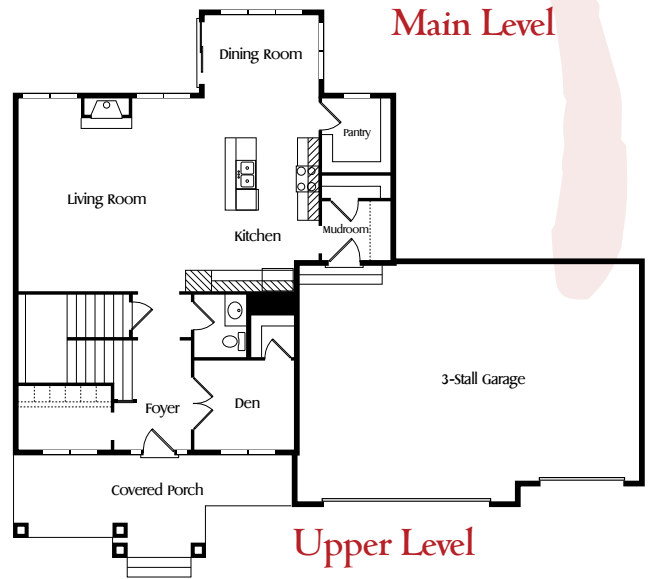

The Audrey

Inspiration Series

If you are looking for a show stopping house plan, look no further.

The Audrey is a large home with many unique touches such as an oversized entry closet with lockers, second level loft, and sunroom in the master bedroom. This home includes a fireplace, den, powder bath, and walk in pantry on the main level and 4 bedrooms, 3 bathrooms, and laundry on the second level.

Complete your home with a finished basement or upgrade to a tiled shower for that unique touch.

Main Level

Upper Level

Lower Level

OEVERING HOMES

ESTABLISHED 2002