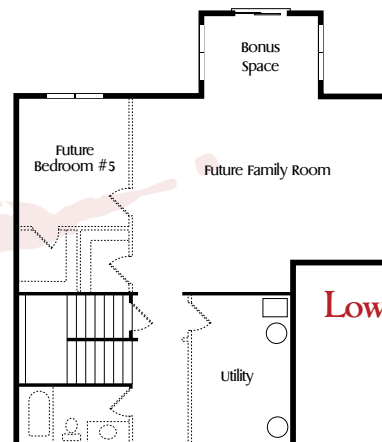

The Audrey

Inspiration Series

If you are looking for a show stopping house plan, look no further.

The Audrey is a large home with many unique touches such as an oversized entry closet with lockers, second level loft, and sunroom in the master bedroom. This home includes a fireplace, den, powder bath, and walk in pantry on the main level and 4 bedrooms, 3 bathrooms, and laundry on the second level.

Complete your home with a finished basement or upgrade to a tiled shower for that unique touch.

Main Level

Upper Level

Lower Level

OEVERING HOMES

ESTABLISHED 2002