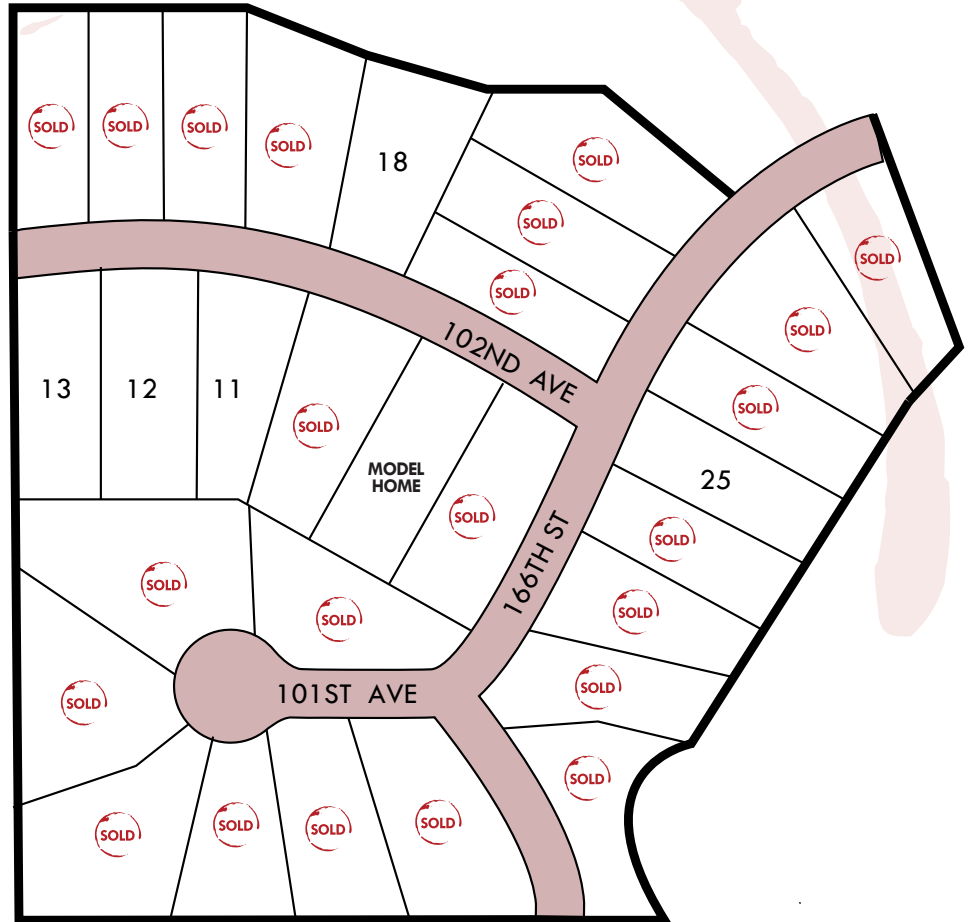

## Home Packages from the High \$200's

Welcome to Hammond Hills Estates, a subdivision of over 20 single family home sites located in peaceful Hammond, WI. At this location you will have quick access to I-94 for commuting as well as being close to Pheasant Hills Golf Course.

These lots range from 1.5 - 3 acres giving you and your new home plenty of space and room to grow.

Contact an Oeving Homes Representative for more information.

### Directions

I-94 East, head North on 65 at exit # 10, East on US 12, North on 16th Street, East on 100th Avenue, North on 166th Street to enter the subdivision.