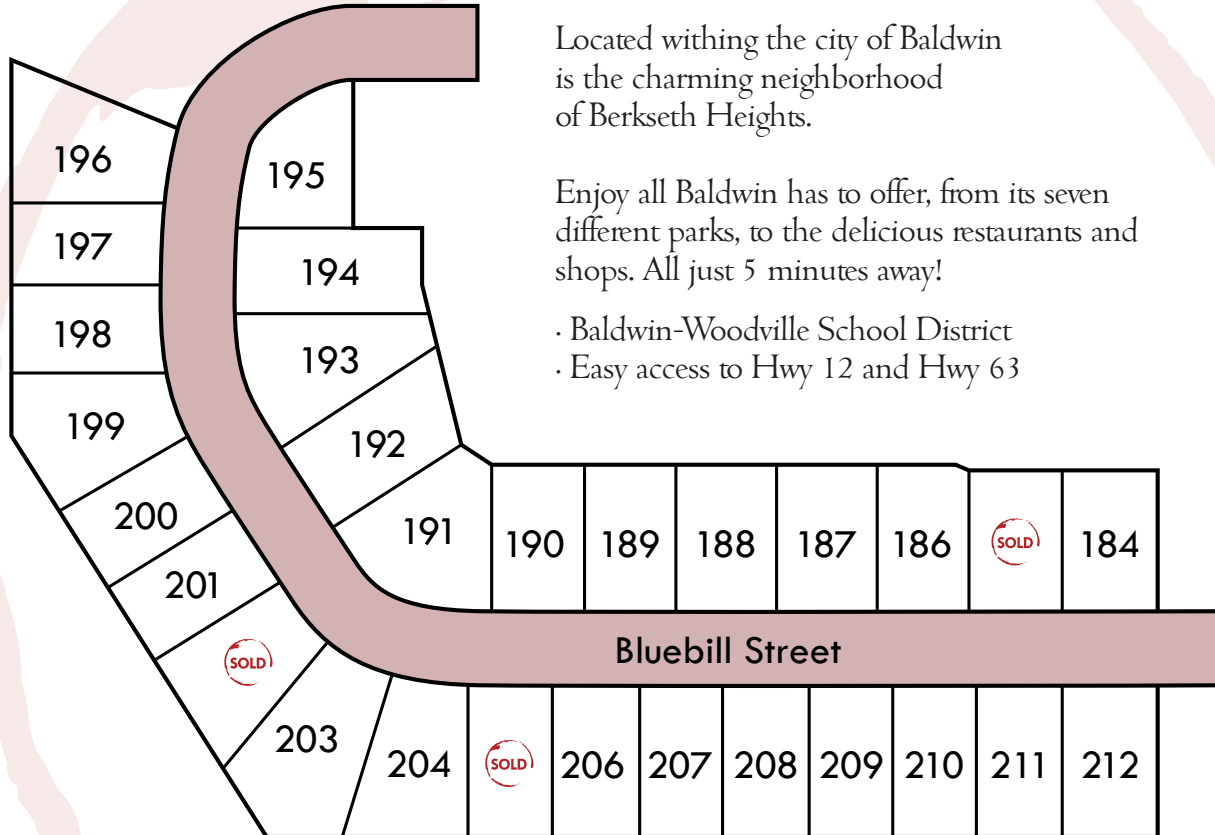

# Berkseth Heights - Baldwin, WI

Home packages from the low \$200's

Located within the city of Baldwin is the charming neighborhood of Berkseth Heights.

Enjoy all Baldwin has to offer, from its seven different parks, to the delicious restaurants and shops. All just 5 minutes away!

- Baldwin-Woodville School District
- Easy access to Hwy 12 and Hwy 63

Contact an **Oevering Homes** Representative for more information.

### Directions

Take Hwy. 12 East of Downtown Baldwin, go South on 220th Street to Bluebill Street turn right to community.