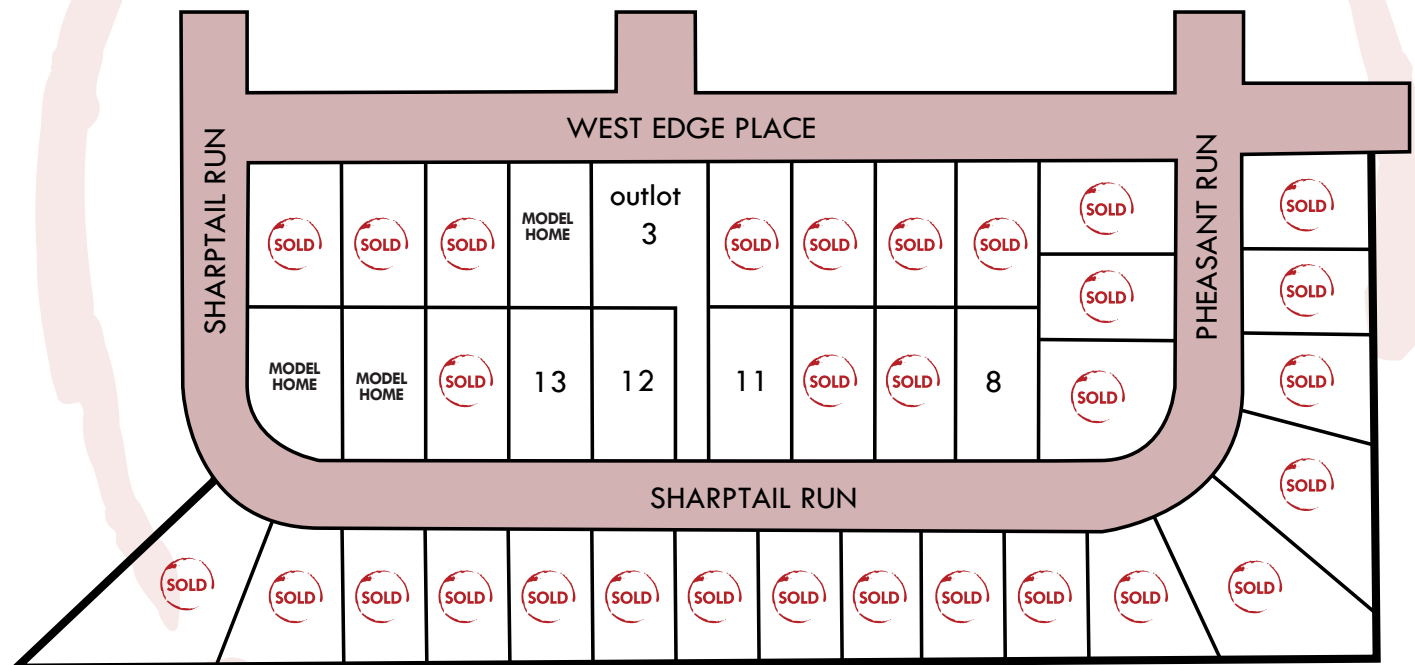

# Willowind - New Richmond, WI

## Home Packages from the Low \$200,000

Relax and enjoy a brand new home in the beautiful city development of Willowind. You'll be close to the unique boutiques and city conveniences of Downtown New Richmond. Take a long walk in the city or spend an afternoon golfing in the sunshine at the New Richmond Golf

Course. This established area offers treed lots to bring nature right into your backyard and walkout lots are available in this lovely neighborhood. New Richmond also boasts an abundance of nature trails, a variety of restaurants and bars for every appetite and a connected community.

### Directions

From East I-94 take exit #10. Turn left when you reach the lights and head North. At the roundabout head East and then turn onto Highway 65 at second roundabout. Head North on Highway 65 to Richmond Way, go West on Richmond Way until you reach County Road A. Head North and continue on County Road A until you reach 8th Street or Quail Street and enter the beautiful Willowind subdivision.