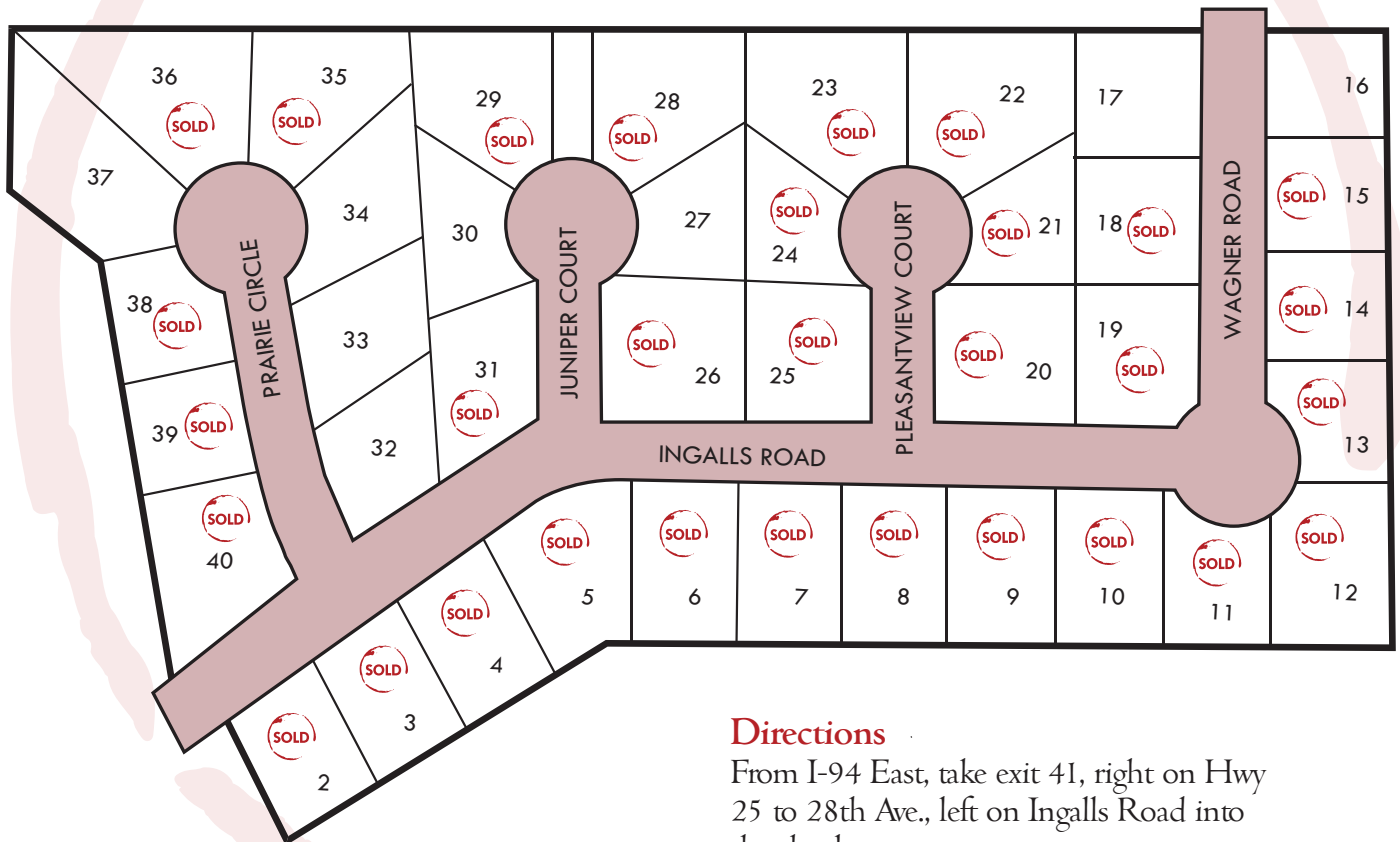

# Wagner Addition - Menomonie, WI

## Home Packages from the \$170's

These lovely city lots are located in Menomonie, WI.

Contact an Oeving Homes Representative for more information.

### Directions

From I-94 East, take exit 41, right on Hwy 25 to 28th Ave., left on Ingalls Road into the development.