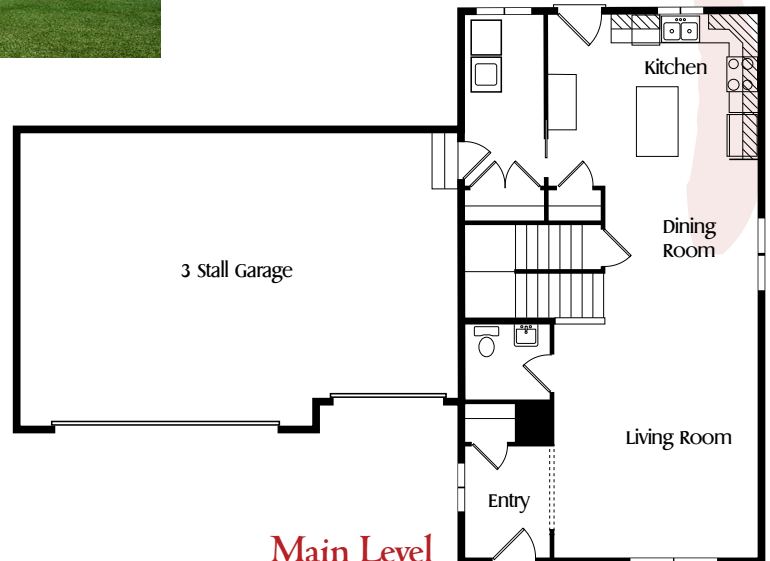

The Tecoma

Select Series

This charming 2 story offers open concept living with large entry and mudroom/laundry room. On the second story you will find 3 bedrooms, 2 bathrooms. The master suite offers a sense of luxury with a full bath and walk-in closet. Personalize your home by selecting colors, fixtures, and other elements for your home. Complete your home with a finished basement for another bedroom, bathroom, and family room.

Upper Level

Main Level

Lower Level

OEVERING HOMES

RE - ESTABLISHED 2019