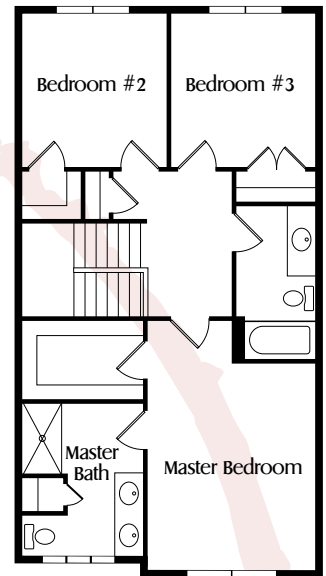

The Tecoma

Select Series

This charming 2 story offers open concept living with large entry and mudroom/laundry room. On the second story you will find 3 bedrooms, 2 bathrooms. The master suite offers a sense of luxury with a full bath and walk-in closet. Personalize your home by selecting colors, fixtures, and other elements for your home. Complete your home with a finished basement for another bedroom, bathroom, and family room.

Upper Level

Main Level

Lower Level

OEVERING HOMES

RE - ESTABLISHED 2019