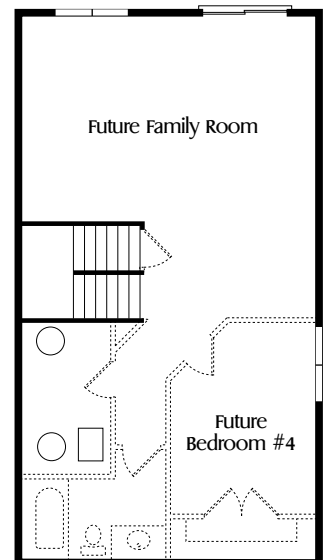

Lower Level