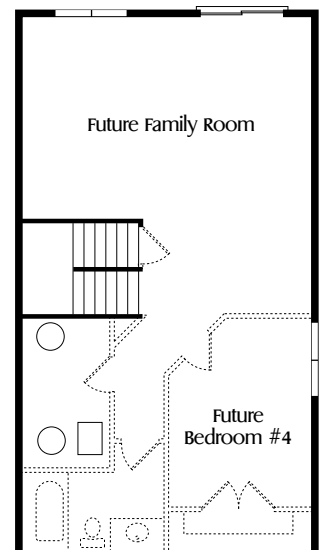

The Tecoma B

Select Series

This charming 2 story offers open concept living with large entry and mudroom/laundry room. On the second story you will find 3 bedrooms, plus a bonus room and 2 bathrooms.

The master suite offers a sense of luxury with a full bath and walk-in closet. Personalize your home by selecting colors, fixtures, and other elements for your home. Complete your home with a finished basement for another bedroom, bathroom, and family room.

Upper Level

Main Level

Lower Level