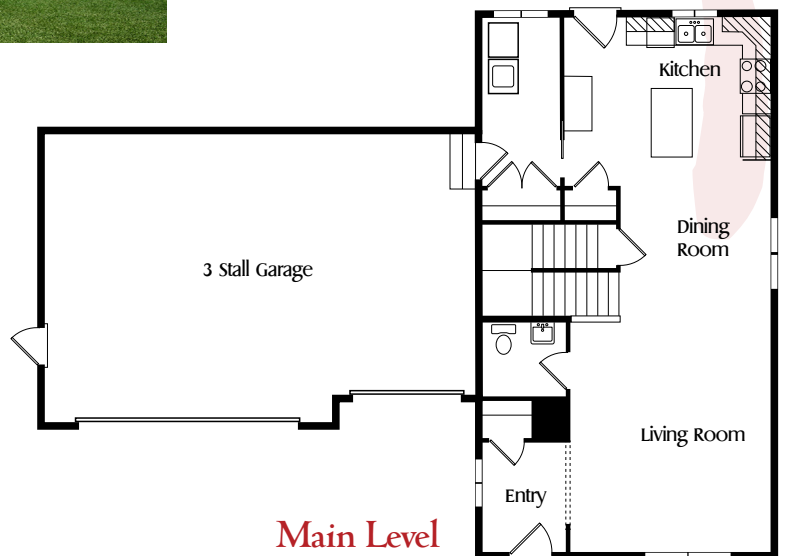

The Tecoma B

Select Series

This charming 2 story offers open concept living with large entry and mudroom/laundry room. On the second story you will find 3 bedrooms, plus a bonus room and 2 bathrooms.

The master suite offers a sense of luxury with a full bath and walk-in closet. Personalize your home by selecting colors, fixtures, and other elements for your home. Complete your home with a finished basement for another bedroom, bathroom, and family room.

Upper Level

Main Level

Lower Level