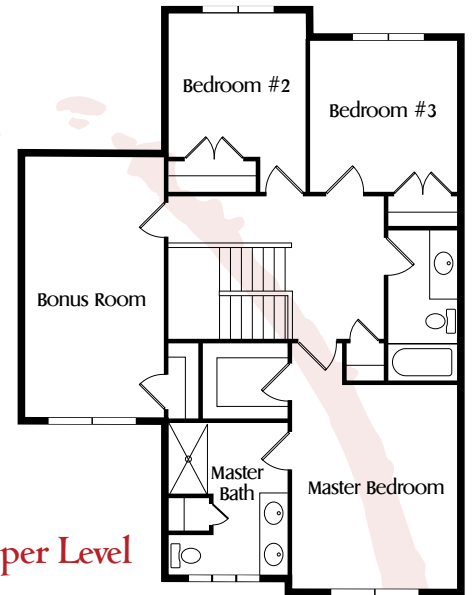

The Tecoma B

Select Series

This charming 2 story offers open concept living with large entry and mudroom/laundry room. On the second story you will find 3 bedrooms, plus a bonus room and 2 bathrooms.

The master suite offers a sense of luxury with a full bath and walk-in closet. Personalize your home by selecting colors, fixtures, and other elements for your home. Complete your home with a finished basement for another bedroom, bathroom, and family room.

Upper Level

Main Level

Lower Level