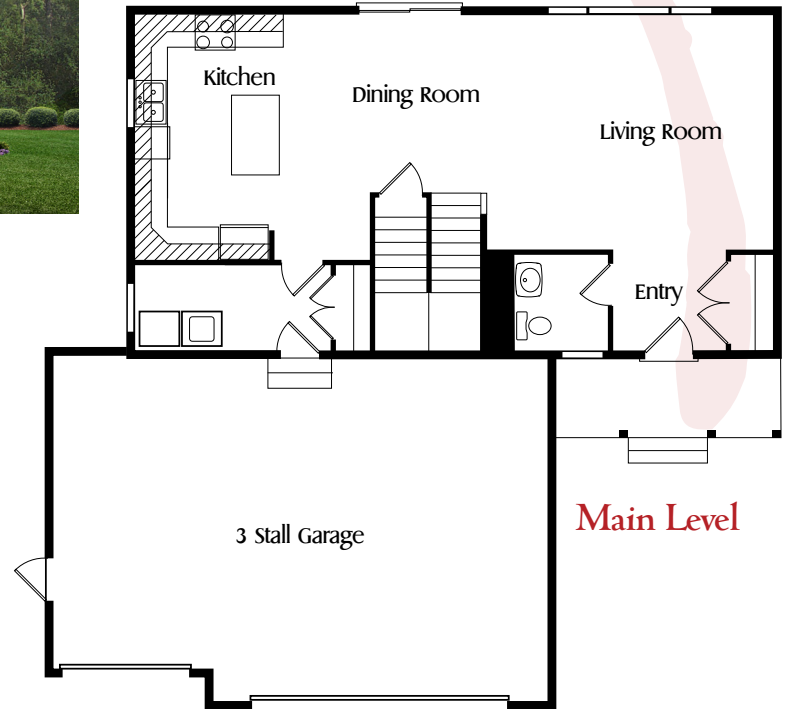

The Teak

Select Series

The Teak floor plan offers a beautiful front porch and an open floor plan. This two story house has 3 bedrooms, 3 bathrooms, and a 3 car garage. The benefits include a main floor

mudroom/laundry room, large kitchen, master suite with walk-in and a second bedroom with a walk-in closet. Tailor the look of this home to fit you by choosing your own selections including: granite, flooring, cabinetry colors, exterior colors, and other quality finishings!

Upper Level

Main Level

Lower Level

OEVERING HOMES

RE - ESTABLISHED 2019