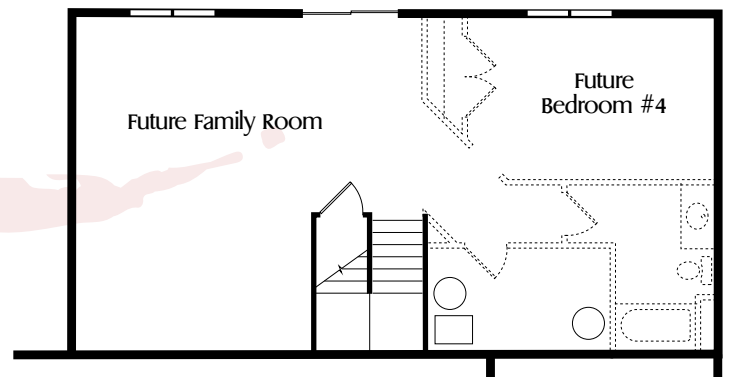

Lower Level