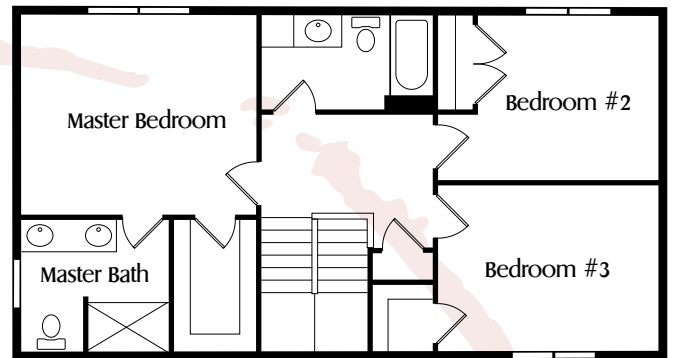

The Teak

Select Series

The Teak floor plan offers a beautiful front porch and an open floor plan. This two story house has 3 bedrooms, 3 bathrooms, and a 3 car garage. The benefits include a main floor

mudroom/laundry room, large kitchen, master suite with walk-in and a second bedroom with a walk-in closet. Tailor the look of this home to fit you by choosing your own selections including: granite, flooring, cabinetry colors, exterior colors, and other quality finishings!