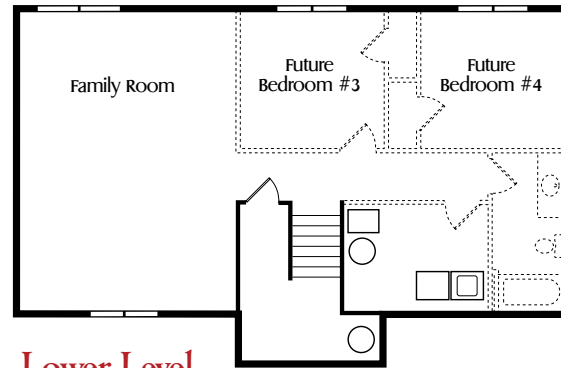

The Spruce

Select Series

Spruce 3-Car

This beautiful classic split level gives you an upgrade with a walk-in master closet and vaulted ceilings. This 2 bed, 1 bath home includes your choice of quality furnishings such as granite, beautiful flooring options, cabinetry colors, and various exterior selections.

Add a 3rd stall garage or finish the basement for 2 more bedrooms, 1 bathroom, and another spacious family room. This home starts at 960 square feet to 1170 square feet.

Lower Level

Main Level

OEVERING HOMES