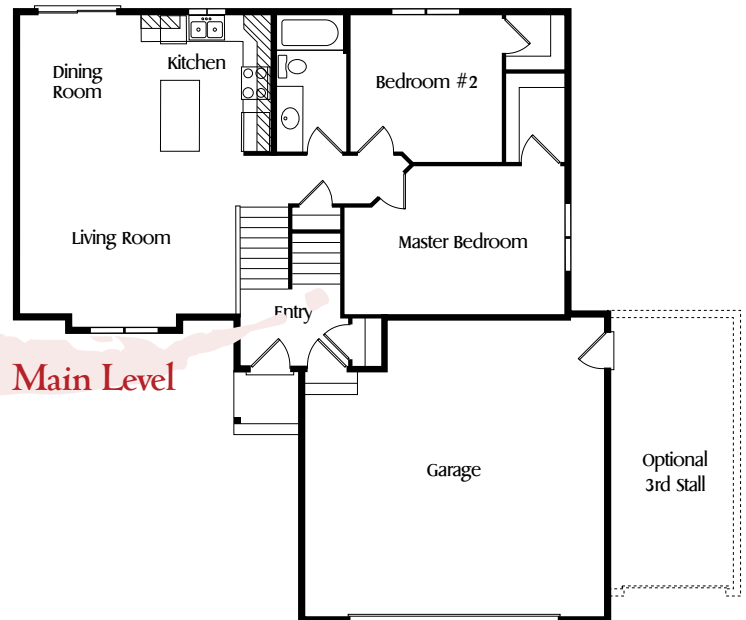

The Spruce

Select Series

Spruce 3-Car

This beautiful classic split level gives you an upgrade with a walk-in master closet and vaulted ceilings. This 2 bed, 1 bath home includes your choice of quality furnishings such as granite, beautiful flooring options, cabinetry colors, and various exterior selections.

Add a 3rd stall garage or finish the basement for 2 more bedrooms, 1 bathroom, and another spacious family room. This home starts at 960 square feet to 1170 square feet.

Lower Level

Main Level

OEVERING HOMES