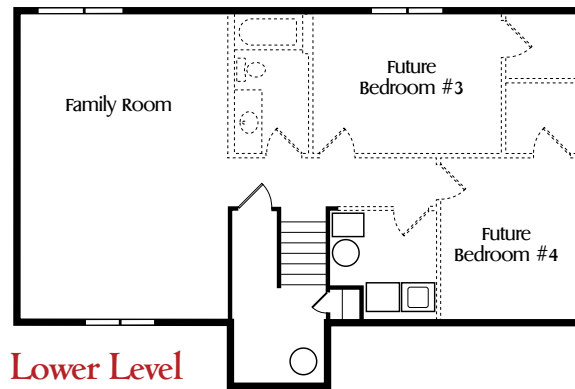

## Select Series

Sienna 3-Car

This gorgeous split level adds a bit of luxury to your home with a beautiful window to lighten up the entry, a walk-in master closet, and vaulted ceilings. This 2 bed, 1 bath home includes your choice of quality furnishings such as granite, beautiful flooring options, cabinetry colors, and various exterior selections.

Add a 3rd stall garage or finish the basement for 2 more bedrooms, 1 bathroom, and a second family room. This home starts at 960 square feet to 1166 square feet.