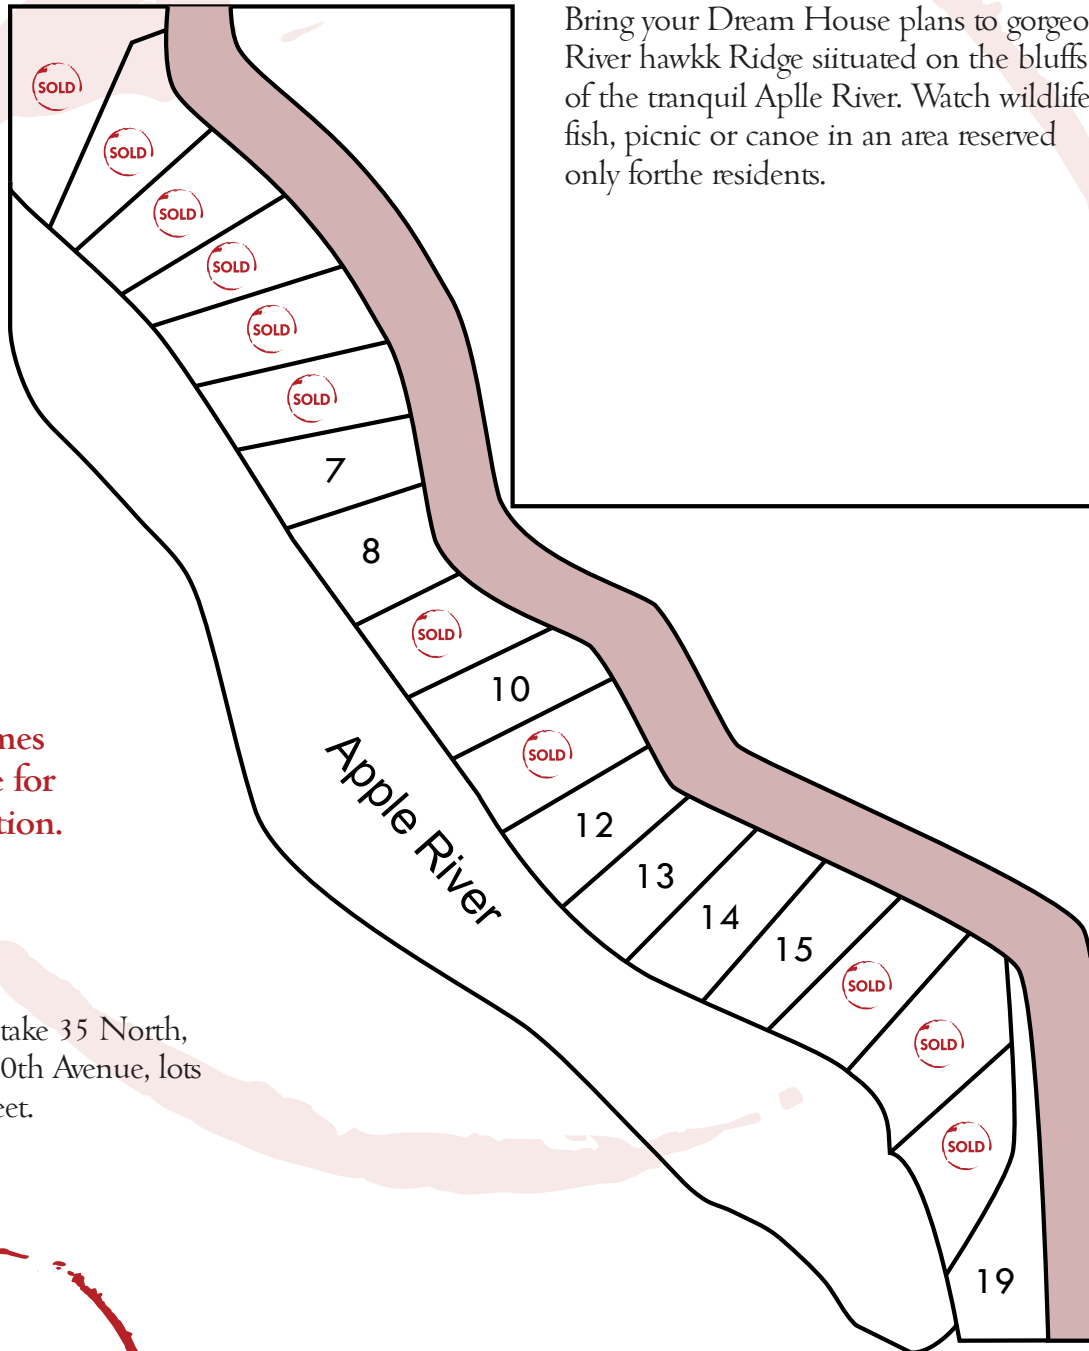

# River Hawk Ridge - Somerset, WI

## Home Packages from the \$300's

Bring your Dream House plans to gorgeous River hawkk Ridge situated on the bluffs of the tranquil Aplle River. Watch wildlife, fish, picnic or canoe in an area reserved only forthe residents.

### Directions

From Somerset, take 35 North,  
head West of 200th Avenue, lots  
are off 57th Street.