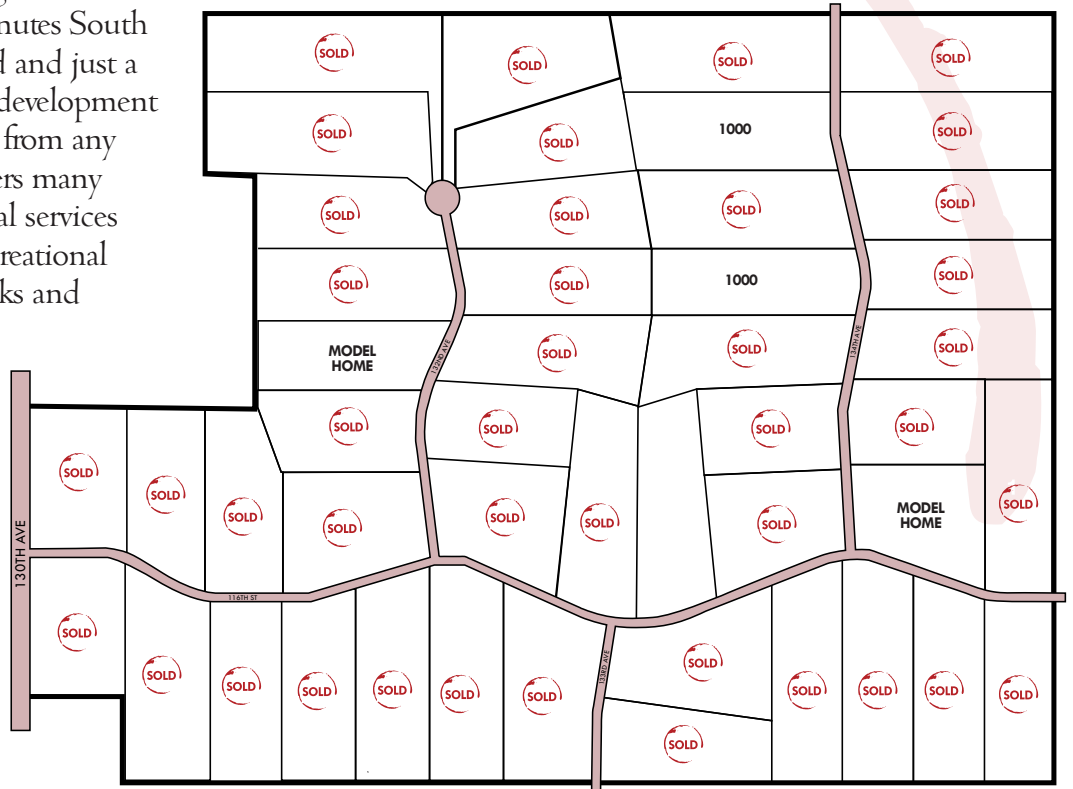

Richmond Acres - New Richmond, WI

Home Packages from the \$300's

Enjoy the lifestyle county living has to offer in this quiet well laid out development. Richmond Acres lot sizes range from one to two acres. Located a few minutes South of downtown New Richmond and just a few miles North of I-94, this development positions you perfectly to and from any location. New Richmond offers many specialty stores and professional services as well as an abundance of recreational activities such as beautiful parks and walking paths, a city owned recreational center, 27-hole golf course and many bars and restaurants.

Contact an
Oevering Homes
Representative for
more information.

Directions

From East I-94 take exit #10 to Roberts/New Richmond. North on Highway 65 to 120th Street. North on 120th Street to 130th Avenue. West on 130th Avenue to 116th Street. North on 116th to development entrance.