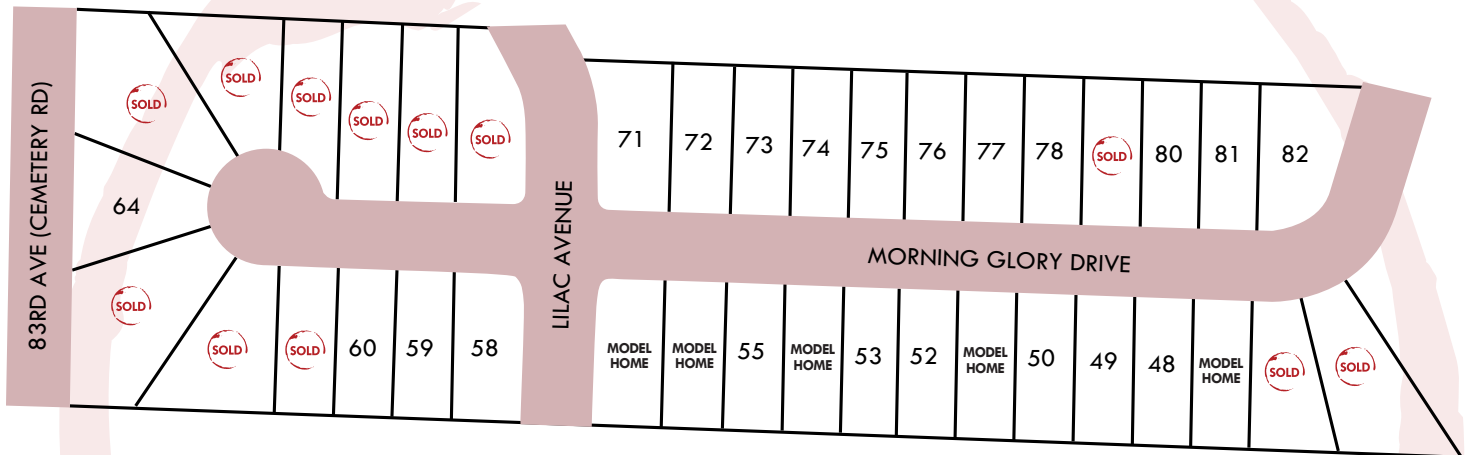

Knollwood - River Falls, WI

Home Packages from the \$200's

Enjoy the peace and quiet of country living in River Falls, WI. The Knollwood subdivision is located in the city of River Falls and offers many lots to choose from and competitively priced home packages. Take advantage of the Lifestyle Home Packages that are offered exclusively in the Knollwood subdivision. River Falls is just a short trip to the Twin Cities and the city itself offers many restaurants, golf courses and other destinations, including UW-River Falls.

Directions

From East I-94 take exit #3 toward River Falls. South on 35 to Hwy 65. West on Cemetery Road. Head into the roundabout and take the exit for 950th Street to enter the development.

Contact an **Oevering Homes** Representative for more information.