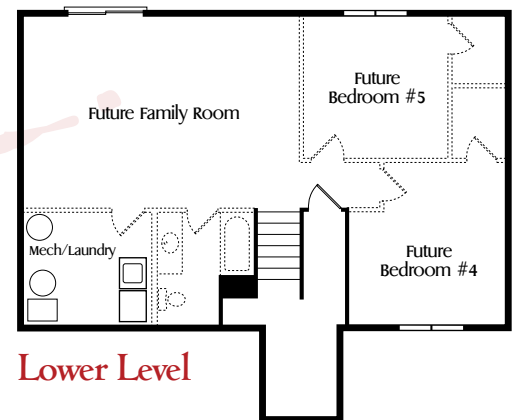

The Maria

Inspiration Series

The Maria is a unique split level offering a private master suite. This 3 bed, 2 bath, 3 car garage includes a large kitchen with an open floor plan. The master suite includes a study nook, full bath with a double vanity, tray ceiling, and a walk-in closet. Finish the look by selecting colors, fixtures, and other elements for your home.

Complete your home with a finished basement for another bedroom, bathroom, and family room.

OEVERING HOMES

RE - ESTABLISHED 2019