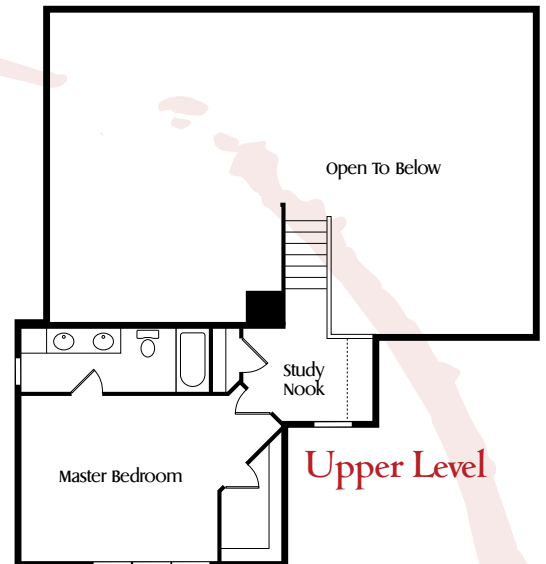

The Maria

Inspiration Series

The Maria is a unique split level offering a private master suite. This 3 bed, 2 bath, 3 car garage includes a large kitchen with an open floor plan. The master suite includes a study nook, full bath with a double vanity, tray ceiling, and a walk-in closet. Finish the look by selecting colors, fixtures, and other elements for your home.

Complete your home with a finished basement for another bedroom, bathroom, and family room.

OEVERING HOMES

RE - ESTABLISHED 2019