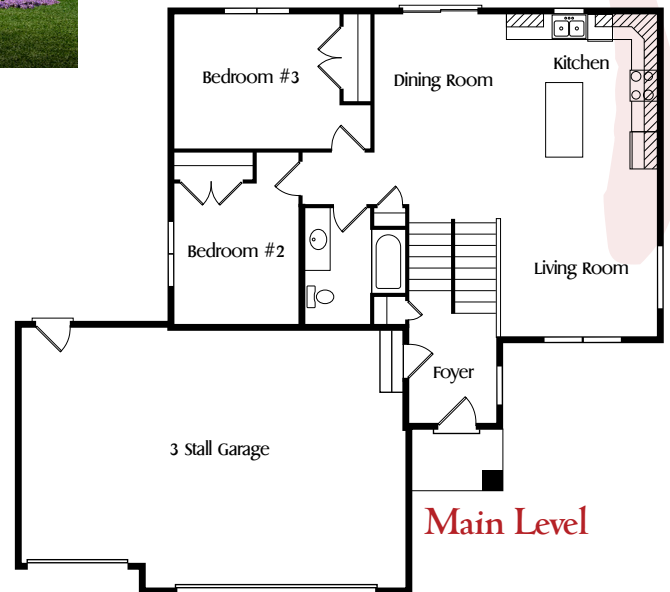

The Maria

Inspiration Series

The Maria is a unique split level offering a private master suite. This 3 bed, 2 bath, 3 car garage includes a large kitchen with an open floor plan. The master suite includes a study nook, full bath with a double vanity, tray ceiling, and a walk-in closet. Finish the look by selecting colors, fixtures, and other elements for your home.

Complete your home with a finished basement for another bedroom, bathroom, and family room.

OEVERING HOMES

RE - ESTABLISHED 2019