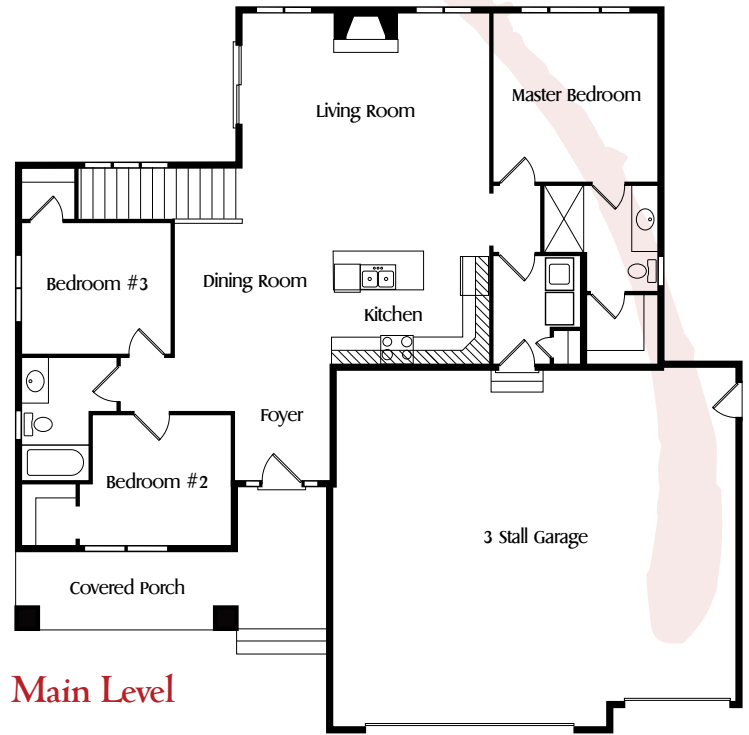

# The Leidy

## Inspiration Series

The Leidy offers spacious main floor living with everything you need. This 3 bed, 2 bath home includes a master suite with a walk-in closet and main floor laundry as well. The spacious kitchen and open floor plan makes sure everyone is included. Tailor the look of this home to fit you by selecting colors, fixtures, and other elements for your home.

Finish your home with a finished basement for another bedroom, bathroom, and family room.

Main Level

Lower Level