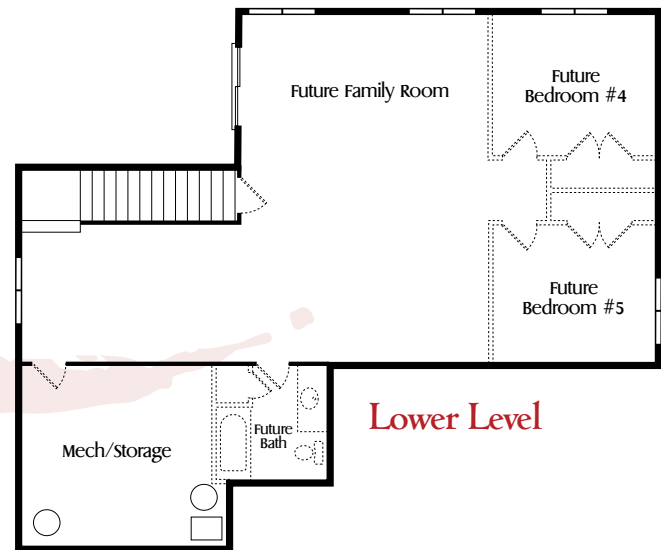

## Inspiration Series

The Leidy offers spacious main floor living with everything you need. This 3 bed, 2 bath home includes a master suite with a walk-in closet and main floor laundry as well. The spacious kitchen and open floor plan makes sure everyone is included. Tailor the look of this home to fit you by selecting colors, fixtures, and other elements for your home.

Finish your home with a finished basement for another bedroom, bathroom, and family room.

Main Level

Lower Level