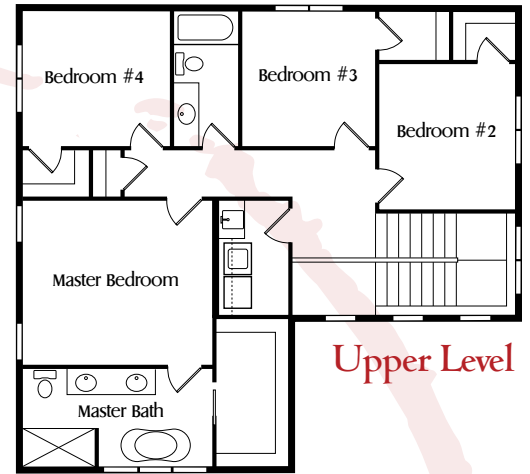

OEVERING HOMES

RE - ESTABLISHED 2019

Lower Level