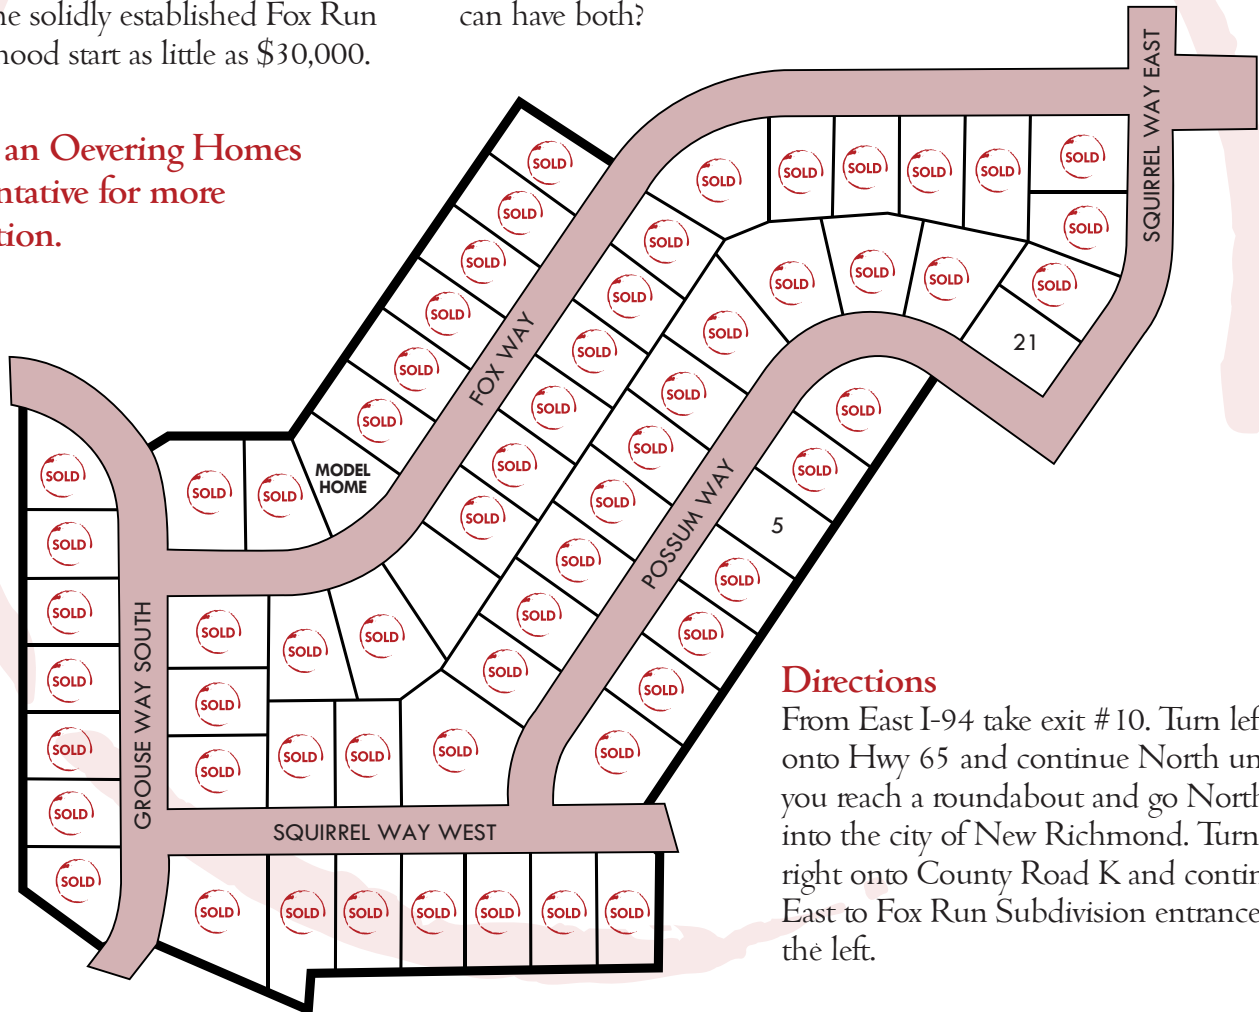

Fox Run - Hudson, WI

Home Packages from the Low \$200's

Live in the peace and calm of the country while enjoying the lovely city of New Richmond. Close to quality schools and the convenience of all city amenities with abundant nature just a few steps out your back door. Our beautiful walk-out lots built in the solidly established Fox Run neighborhood start as little as \$30,000.

You'll have easy access to specialty stores and professional services as well as many parks and walking paths, a 27-hole golf course, a city-owned recreation center and a variety of bars and restaurants. Why Choose between country living or city convenience, when you can have both?

Contact an Oeving Homes Representative for more information.

Directions

From East I-94 take exit # 10. Turn left onto Hwy 65 and continue North until you reach a roundabout and go North into the city of New Richmond. Turn right onto County Road K and continue East to Fox Run Subdivision entrance on the left.